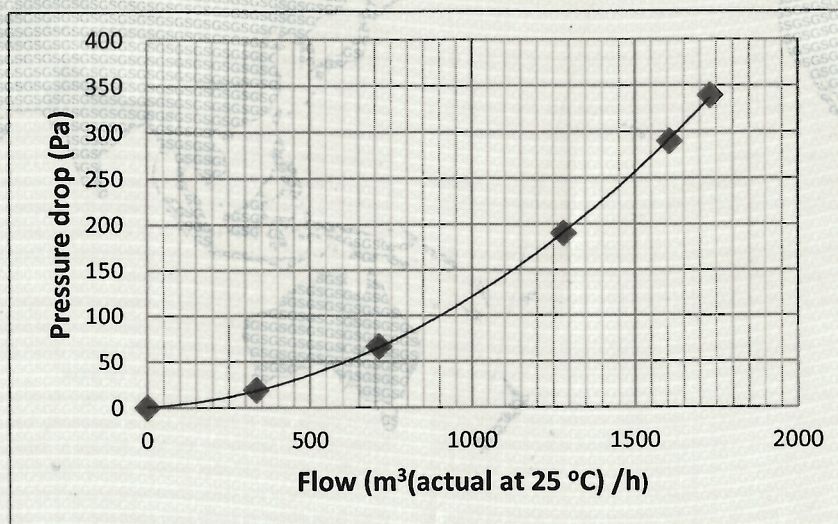

# TEST SUMMARY

**Filter:** **IN-LINE 3000 (CKG-Super Lite W)**

**Manufactured by:** CF-Industrial BV, The Netherlands

Is independently tested by SGS Nederland BV.

*Project number: EZEM/2017-02/00006*

Flow (m <sup>3</sup> (actual at 25°C)/h)	Pressure drop (Pa)
333	19
713	66
1283	190
1608	290
1732	339